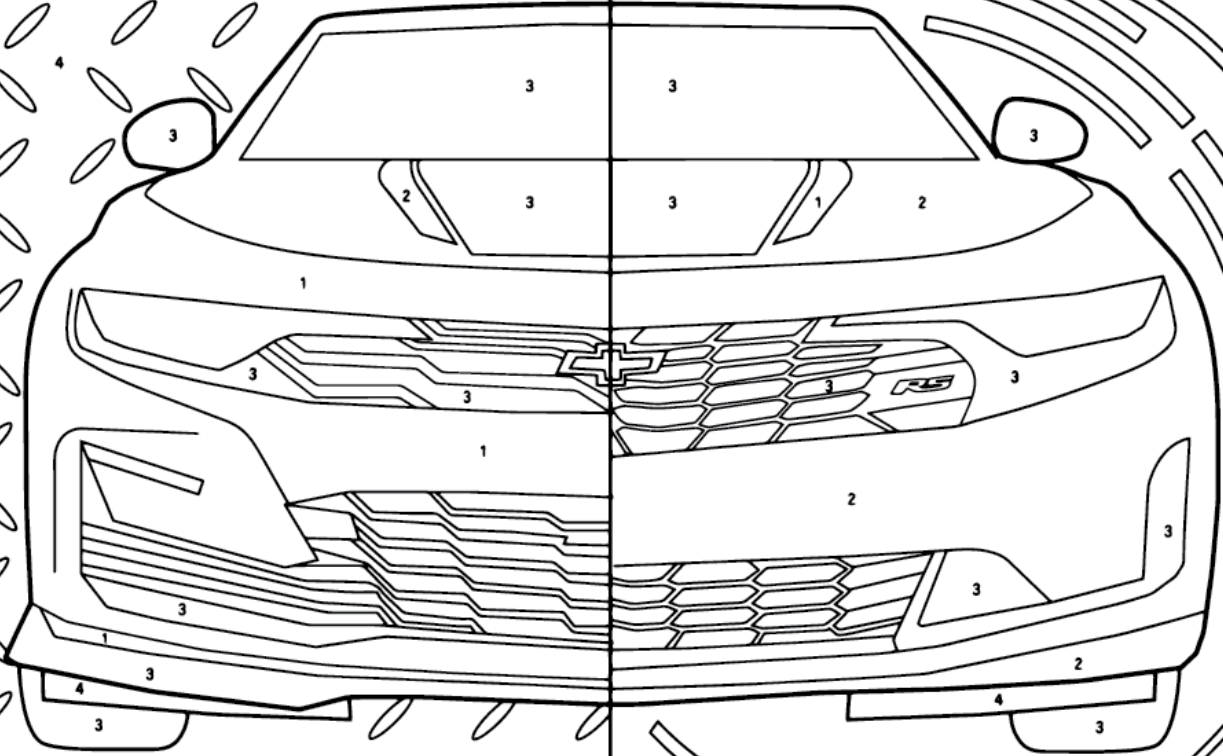

STEEL

SHOCK

KEY

- 1 - Light Grey
- 2 - Lime Green
- 3 - Black
- 4 - Dark Gray
- 5 - Orange
- 6 - Gold

#CHEVYLOVE 